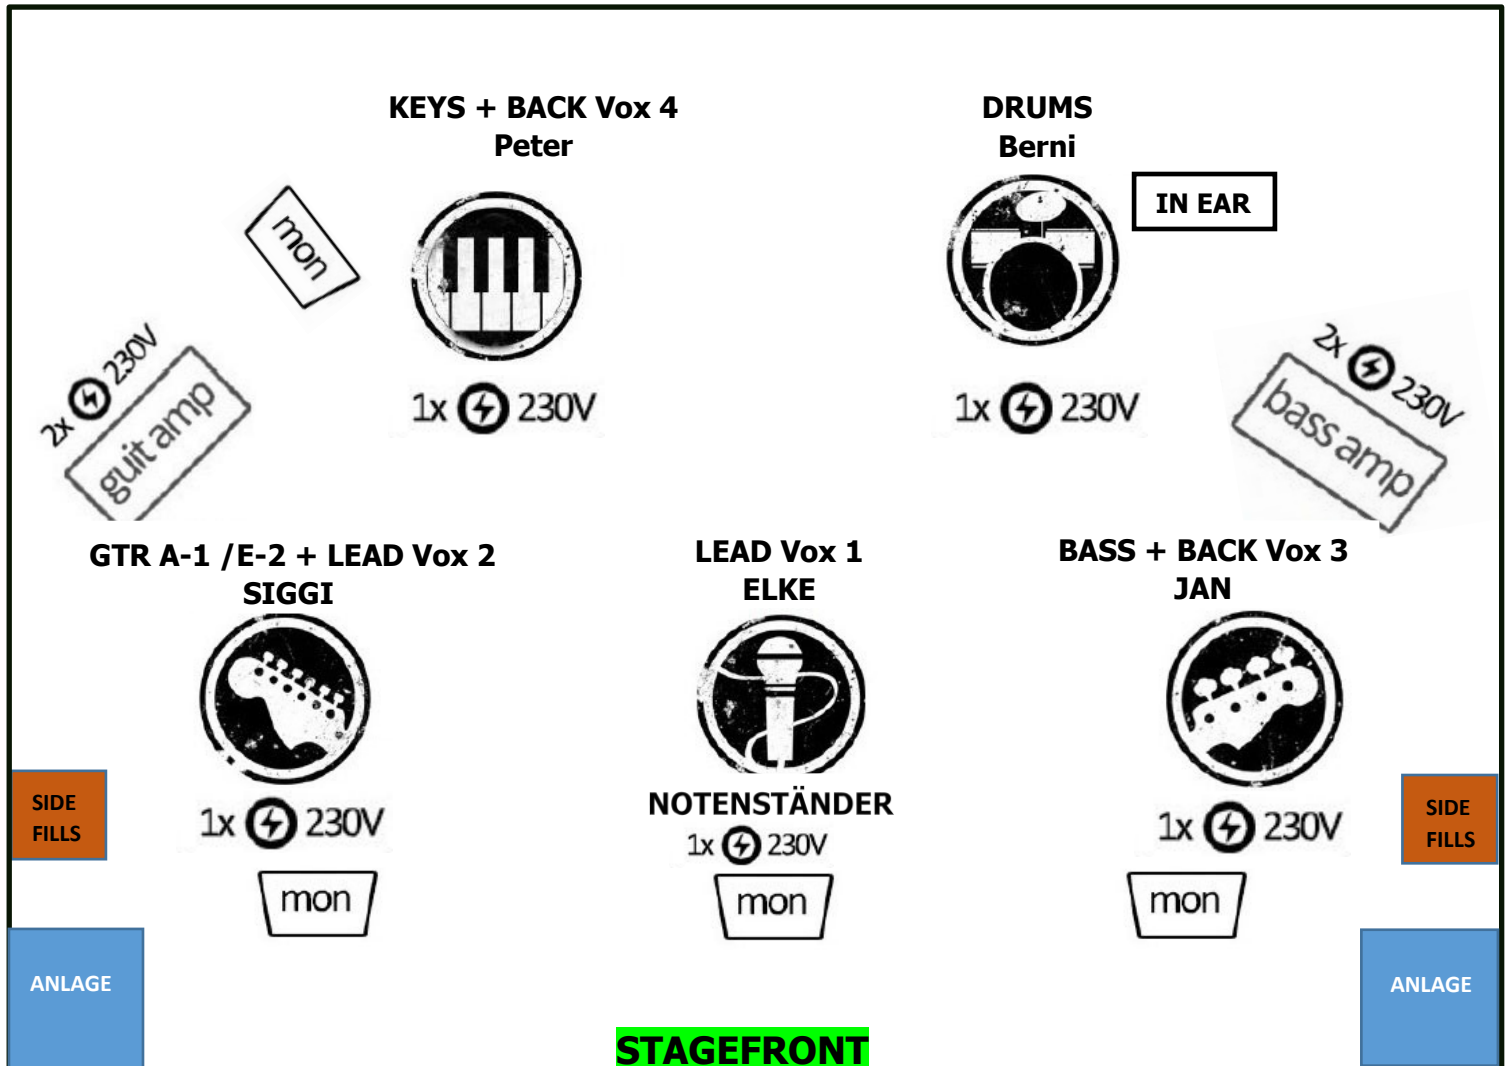

# Technical Rider: Stageplot + Channellist

1	KICK	XLR	8	OH R	XLR	15	LEAD Vox 2	Funk
2	SNARE	XLR	9	BASS	DI	16	Back Vox 3	XLR
3	HIHAT	XLR	10	A-GUITAR 1	DI	17	Back Vox 4	XLR
4	TOM 1	XLR	11	E- GUITAR 2	XLR			
5	TOM 2	XLR	12	KEYS 1 L	KLINKE			
6	TOM 3	XLR	13	KEYS 1 R	KLINKE			
7	OH L	XLR	14	LEAD Vox 1	Funk			
				Elke				